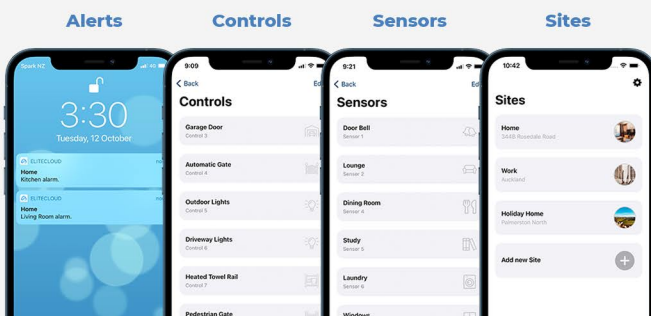

Optional App Interface Upgrade

EliteCloud

www.elitecloud.co.nz

- Plug & Play
- Pre-programmed
- Push notification alerts
- Apple or Android Compatible
- Proudly NZ Designed & Manufactured
- Select from more than 80 notification options
- Bank level encryption
- Hardware sold separately (order code EC-IoT)

EliteCloud

EC Long Range Wireless (optional accessories)

EC wireless series allows installers to specify professional, correctly positioned products without excessive labour, unpleasant trunking or conduit. With up to 500m range, almost any site can be accurately secured.